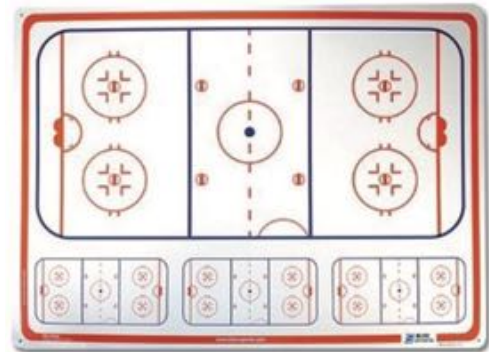

CCM SISU

THERMOFORMABLE
JUNIOR OU SENIOR

ACCESSOIRES

TOPO COACH CCM

TOPO COACH BLUE SPORTS

TOPO RIGIDE 61X81CM GRANDE TAILLE

TOPO ADHÉSIF 65X47CM AUTOCOLLANT

SACOCHE COACH/TRAVAIL